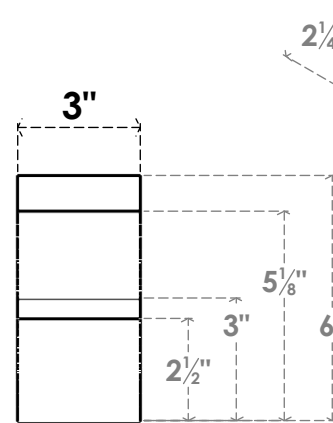

ITEM NUMBER: BRCPC030X06000X06000VAL

3"W X 6"D X 6"H VALENCIA ARCHITECTURAL GRADE PVC CLOSED BRACE

SIDE PROFILE

FRONT PROFILE

ISOMETRIC

EKENA MILLWORK
2300 WEST MAIN ST.
CLARKSVILLE, TX 75426
TOLL FREE: 866-607-0453
WWW.EKENAMILLWORK.COM