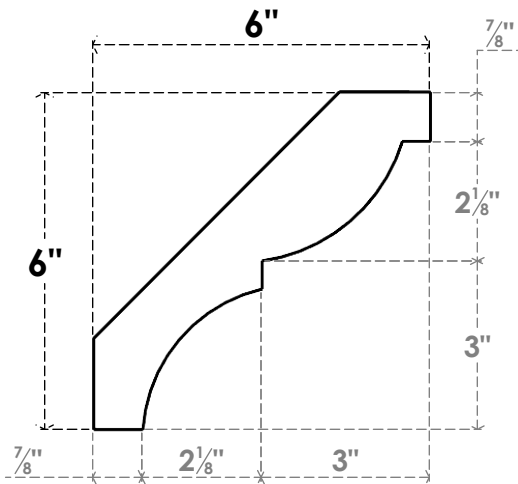

ITEM NUMBER: BRCPC030X06000X06000VAL

3"W X 6"D X 6"H VALENCIA ARCHITECTURAL GRADE PVC CLOSED BRACE

SIDE PROFILE

FRONT PROFILE

ISOMETRIC

EKENA MILLWORK
2300 WEST MAIN ST.
CLARKSVILLE, TX 75426
TOLL FREE: 866-607-0453
WWW.EKENAMILLWORK.COM