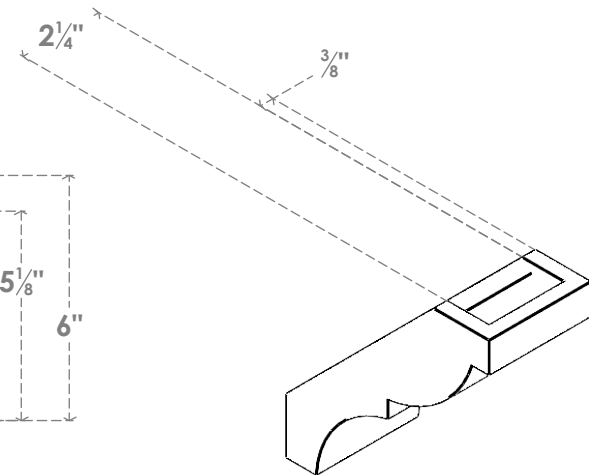

ITEM NUMBER: BRCPC030X06000X06000VAL

3"W X 6"D X 6"H VALENCIA ARCHITECTURAL GRADE PVC CLOSED BRACE

SIDE PROFILE

FRONT PROFILE

ISOMETRIC

EKENA MILLWORK
2300 WEST MAIN ST.
CLARKSVILLE, TX 75426
TOLL FREE: 866-607-0453
WWW.EKENAMILLWORK.COM